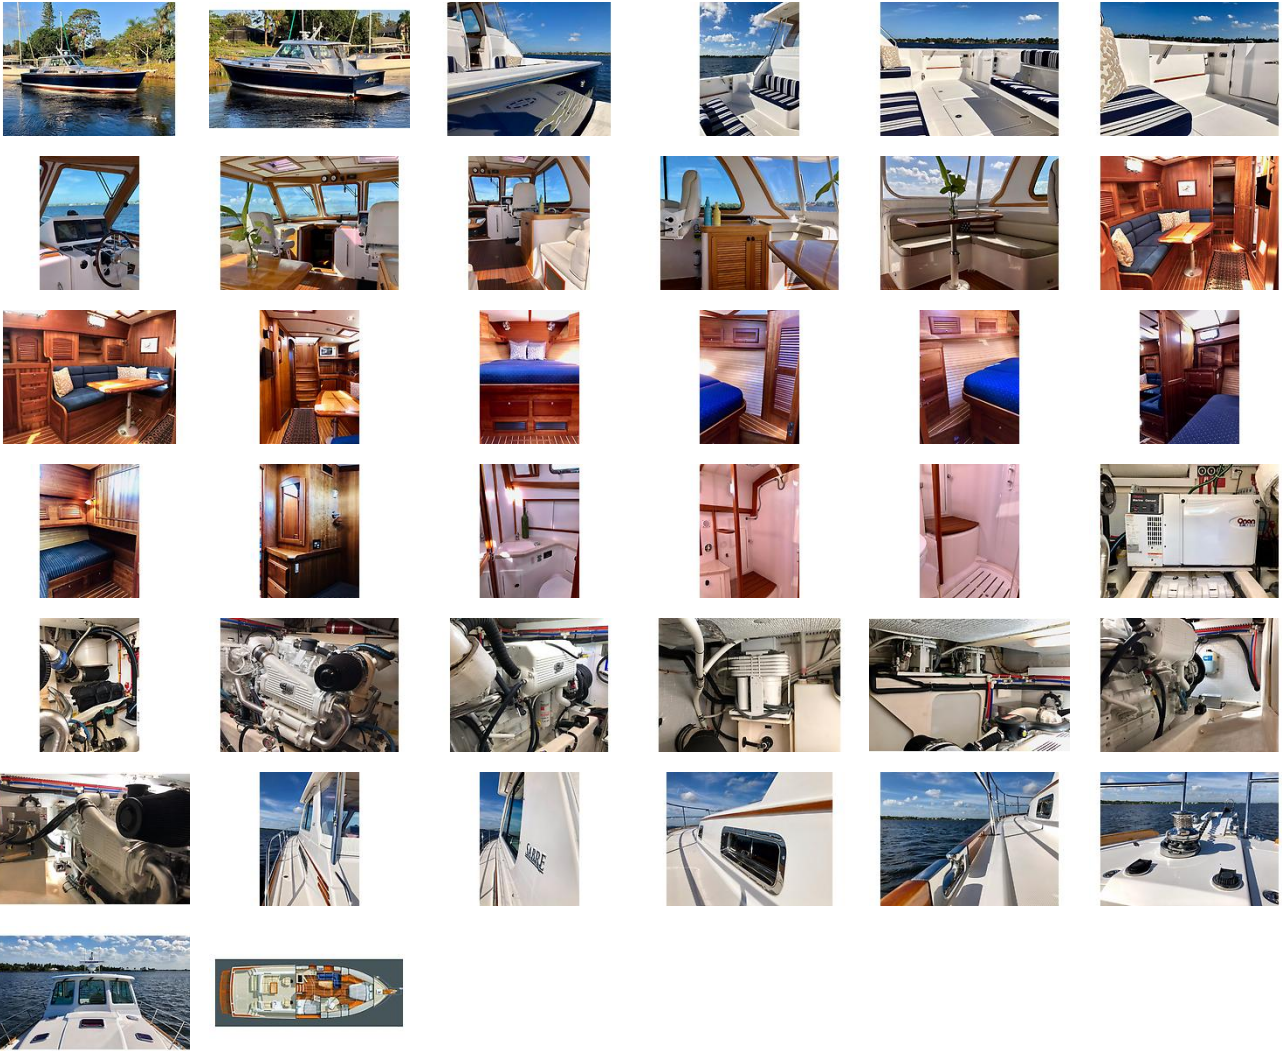

GALLERY

LOCATION MAP