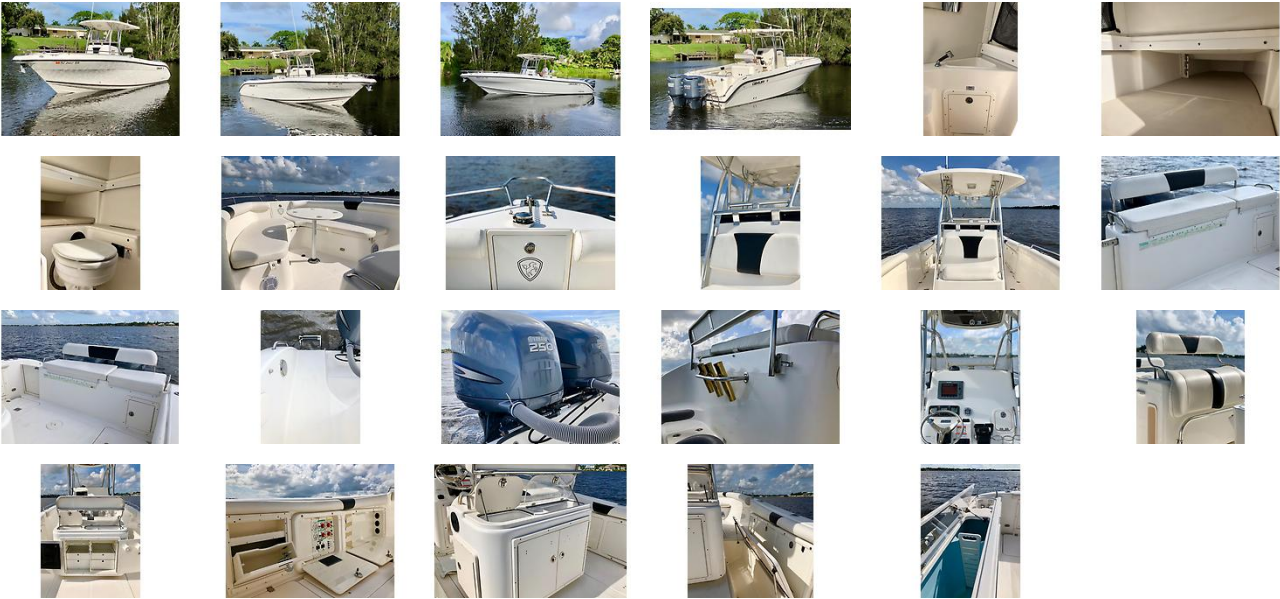

GALLERY

LOCATION MAP